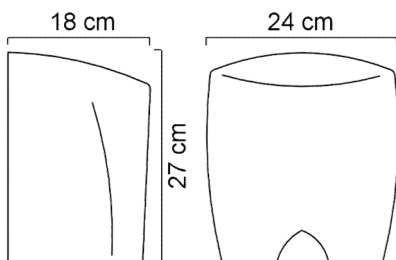

If required, the heater can be switched off by removing the front cover.

Actual size W 24 x H 27 x D 18 cm

***magnum* Blue Lightening Hand Dryer**

Specification

Drying time	10 seconds approx.
Air speed	64m/s (140m ³ /h)
Operation:	Infra-red automatic self adjusting circuit
Voltage	220 / 240v 50Hz
Total Watts	650 or 900 watts - heater on/off
Heater	250w Thermal Protection
Motor	650w 23,000 rpm brush type. Dual bearings
Decibels	84dba @1 metre / 60 second auto shut-off
Drip proof	IP22
Isolation	Class 1
Finish	Painted white or Chrome plated
Construction	Die-cast aluminium
Guarantee	1 year. Terms and conditions apply
CE approved	

Packing Details

Width	31 cm
Height	21.5 cm
Depth	28 cm
Weight	4.5 kg

The manufacturer reserve the right to change specifications without prior notice